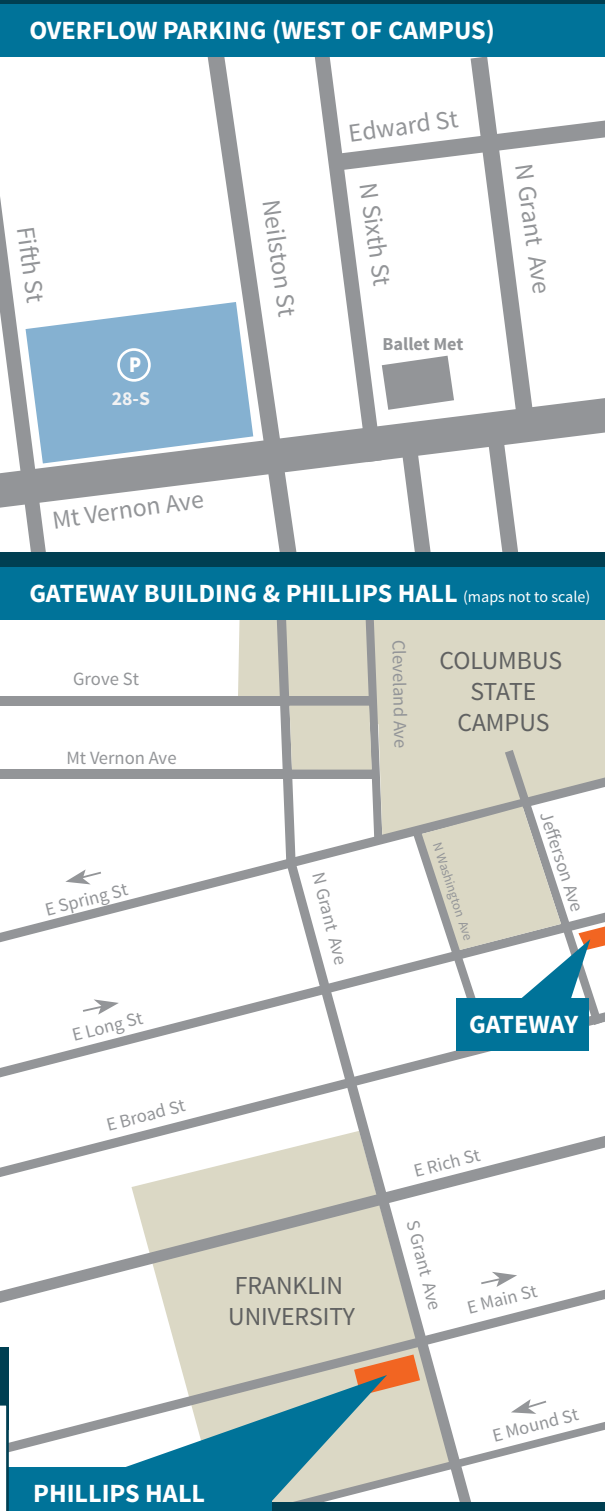

- ★ Additional student parking is available in 28-S, just west of campus on Mt. Vernon Ave.
- P** ★ Phillips Hall is located at 303 S. Grant Ave. on the campus of Franklin University.
- ★ The Gateway building is located at 112 Jefferson Ave. (at the corner of Long and Jefferson).

P PARKING GUIDE

- STUDENT
- EMPLOYEE

Find information about campus parking at csc.edu/parking

In addition to our downtown Columbus campus, we have locations across central Ohio.

DELAWARE CAMPUS

5100 Cornerstone Drive, Delaware, OH 43015
csc.edu/delaware • 740-203-8345

Our Delaware Campus is located off U.S. Route 23 between Hyatts and Winter roads. This modern, clean-energy campus brings all the benefits of Columbus State – affordable, high-quality education and training, transferable credit, and hands-on, supportive learning – close to home.