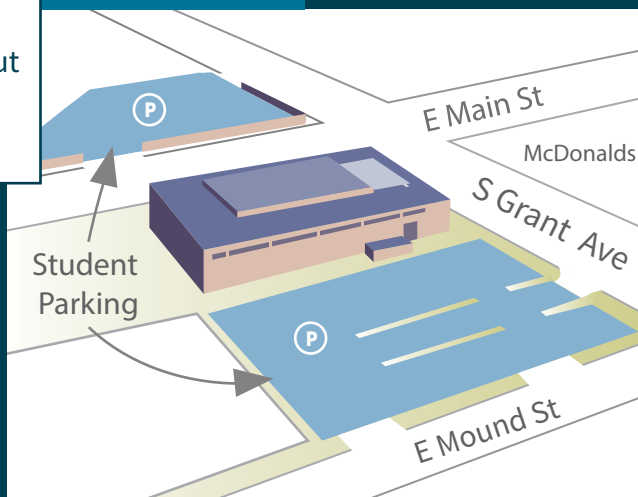

- ★ Additional student parking is available in 28-S, just west of campus on Mt. Vernon Ave.
- P** ★ Phillips Hall is located at 303 S. Grant Ave. on the campus of Franklin University.
- ★ The Gateway building is located at 112 Jefferson Ave. (at the corner of Long and Jefferson).

P PARKING GUIDE

- STUDENT
- EMPLOYEE

Find information about campus parking at csc.edu/parking

In addition to our downtown Columbus campus, we have locations across central Ohio.

DELAWARE CAMPUS

5100 Cornerstone Drive, Delaware, OH 43015
csc.edu/delaware • 740-203-8345

Our Delaware Campus is located off U.S. Route 23 between Hyatts and Winter roads. This modern, clean-energy campus brings all the benefits of Columbus State – affordable, high-quality education and training, transferable credit, and hands-on, supportive learning – close to home.